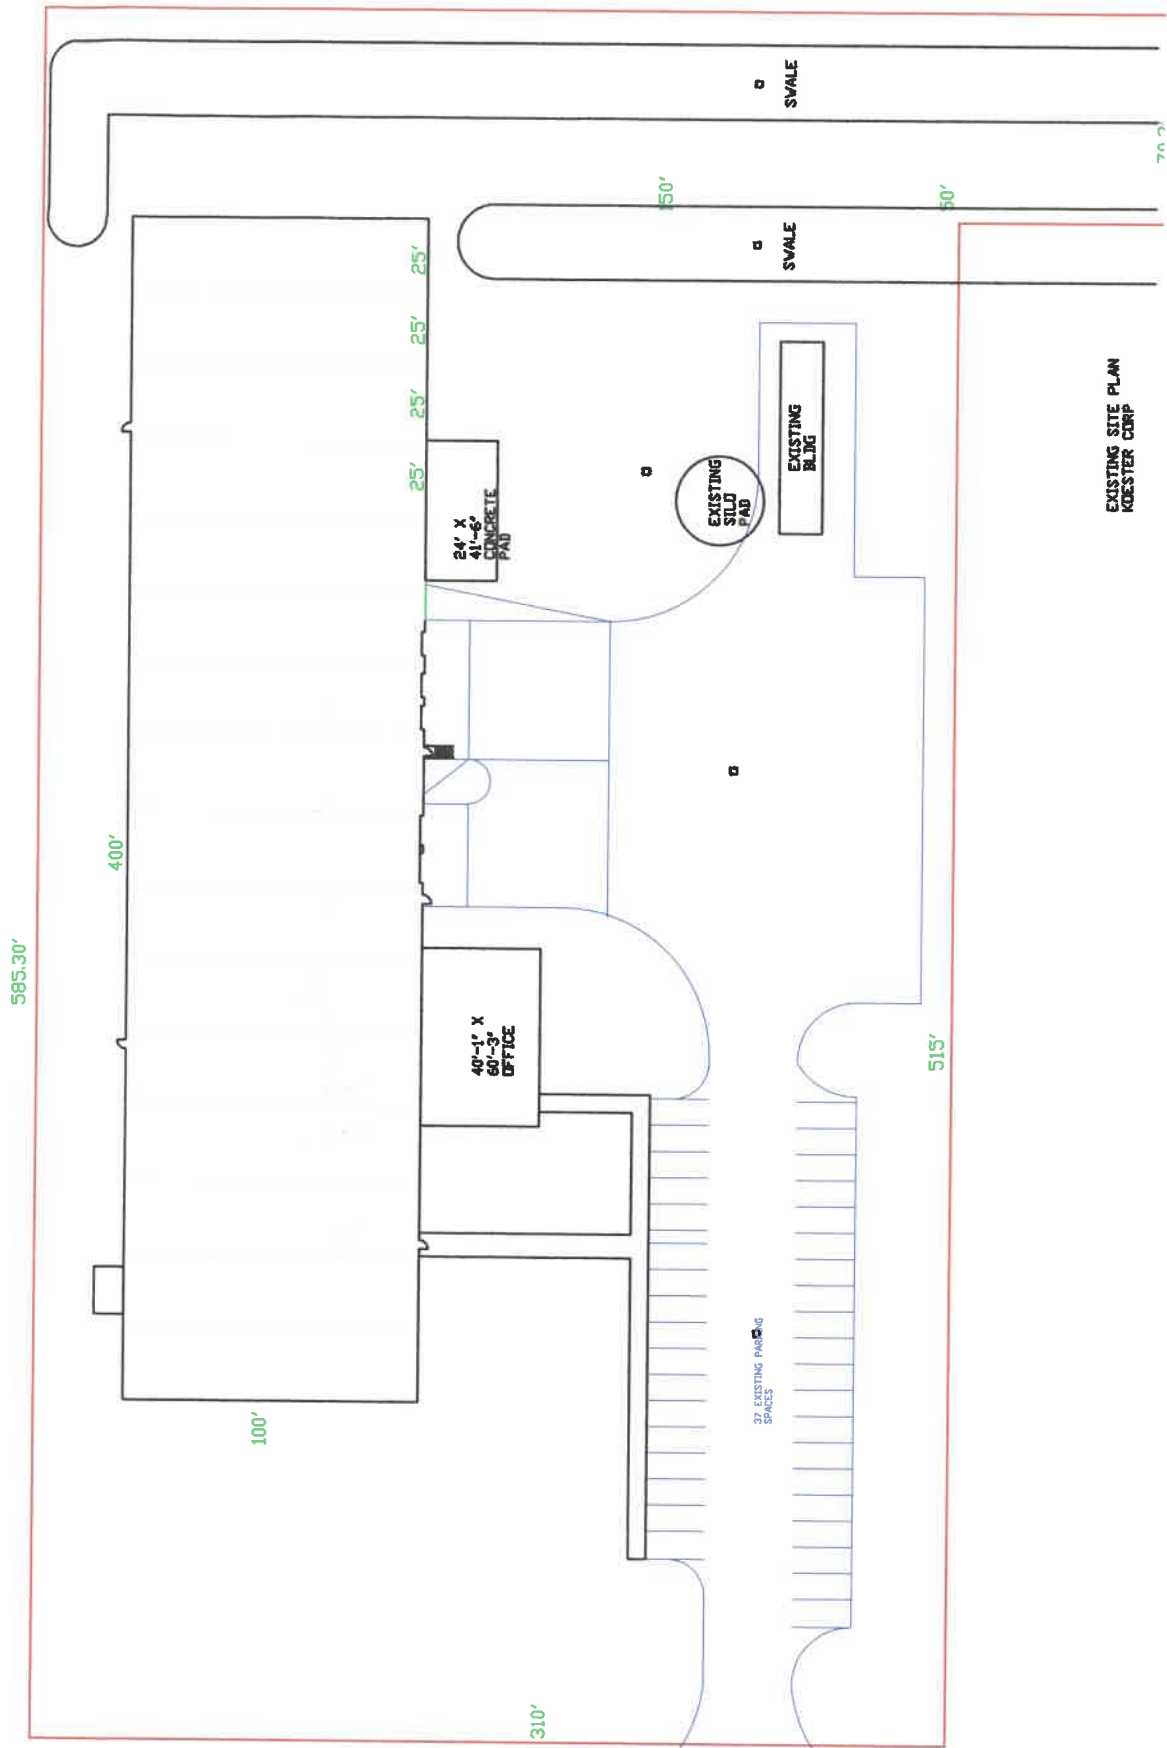

1650 Commerce Dr.

EXISTING SITE PLAN
KOEESTER CORP

SCANNED
1-9-12